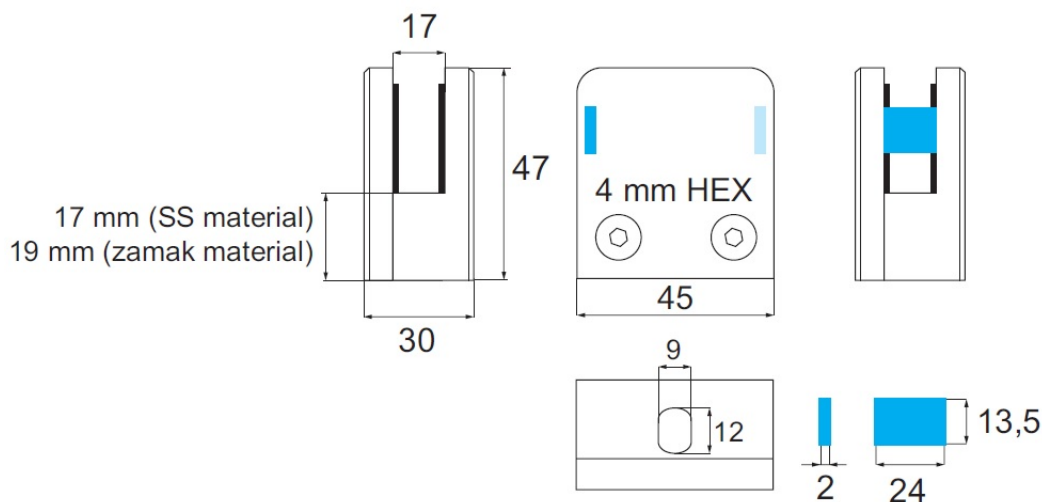

PRODUCT SHEET

Description:

Glass Clamp "Square" W/Bottom Plate, Flat, SS304-Brushed, 45x47x30mm, 6,76-12,76mm Glass Thickness, No Safety Pin & No, Cushions

Item number:

22.10.310-0

Units	Box	Carton	HS Code	Barcode
Pcs.	25	50	8302419000	 5704866083751